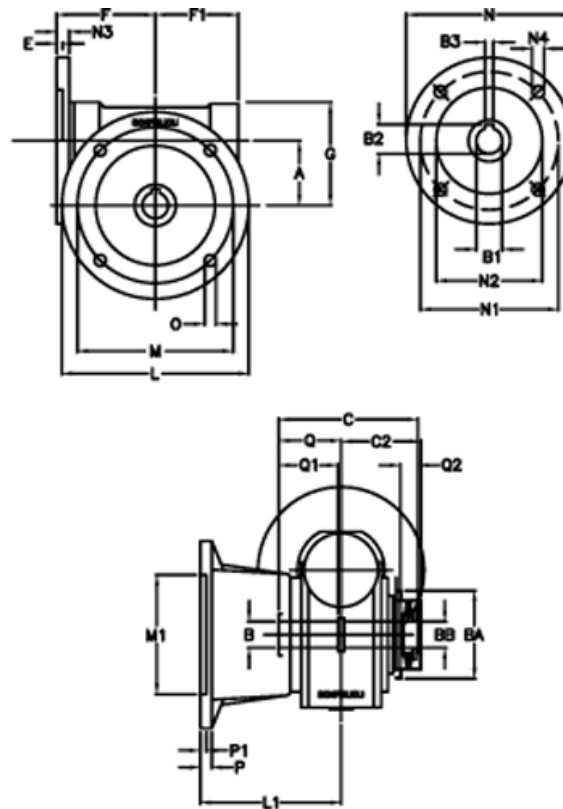

# Data Sheet

Article number: 390204907062236

Description: Worm Gear with Torque Limiter  
VF 49-L2-FA-70 P63B5

## Measures

a = 49.5	C2 = 64	m = 90	P = 12
B = 25	Description = VF 49FA-xx-63B5	M1 = 70	P1 = 10
B1 E7 = 11	E = 3	N = 140	Q = 51.0
B2 = 12.8	F = 70	N1 = 115	Q1 = 41
B3 H9 = 4	F1 = 63	N2 = 95	Q2 = 15
BA = 63	g = 80	N3 = 10.5	
BB H7 = 14	L = 125	N4 = 9.5	
C = 105	L1 = 115	O = 10.5	